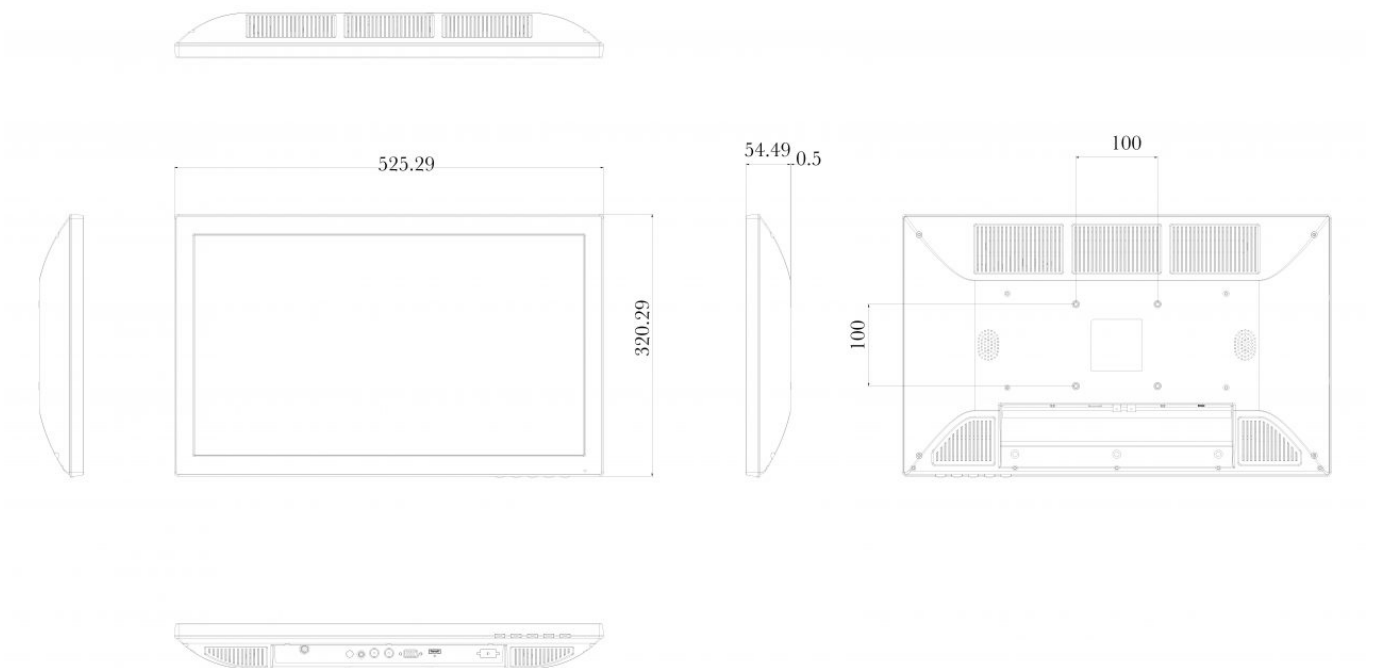

VM-21.5U-NBS24

Standard Accessories:

- VGA Cable
- HDMI Cable
- Audio Cable
- 2.5mm Locking Power Pigtail

Available Options:

- 90-240VAC Power Supply (PS-12-LC) for VM-21.5U-NBS24
- Tabletop Base
- DVI Input
- HD-SDI Input
- Direct 120VAC operation
- Panel Mount Enclosure
- 12-36 VDC Operation
- Steel Enclosure
- Touch Screen (VMT-21.5 Series)
- NEMA 4X Waterproof Enclosure (SRMW-21.5U)
- Protective Anti-Reflective Glass
- Other Customer-Specific Modifications