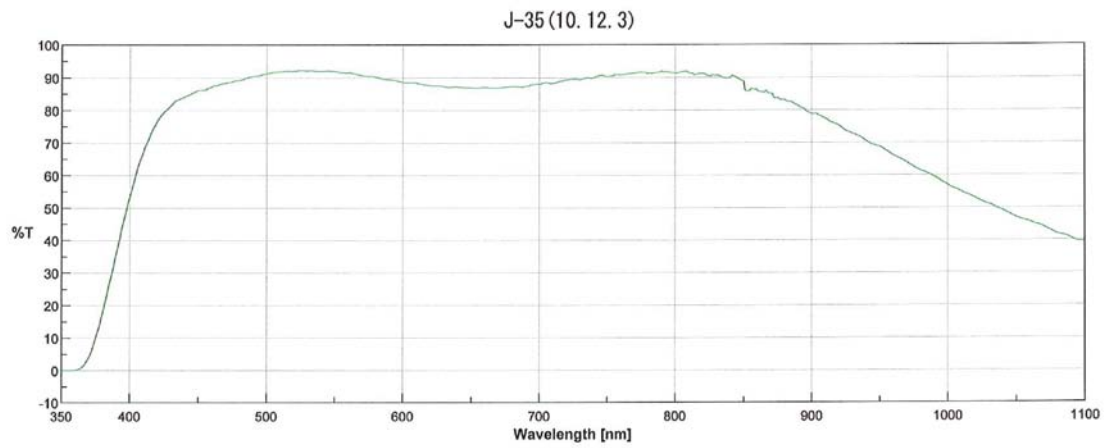

分光特性 / Spectral response

BV-L1020 20mm

BV-L1024 24mm

BV-L1028 28mm

BV-L1035 35mm

BV-L1050 50mm

BV-L1105 105mm