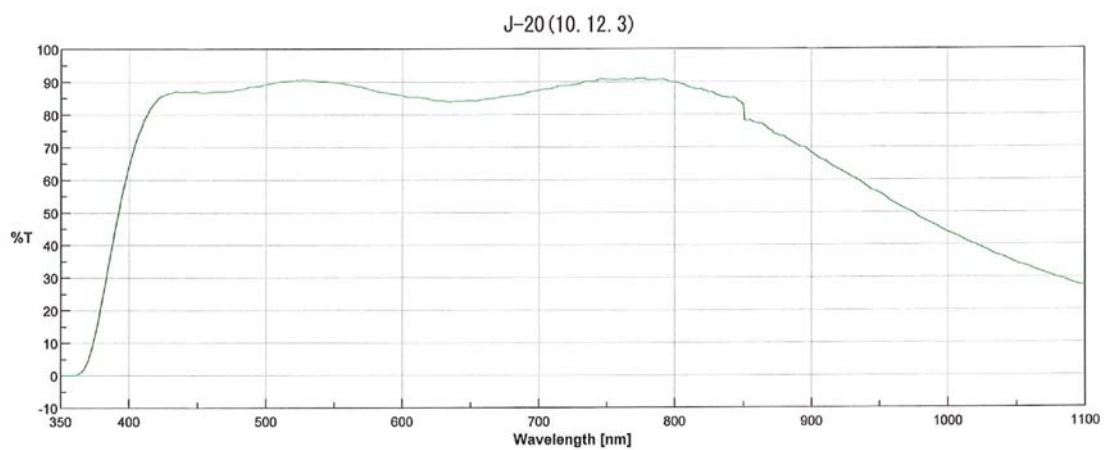

分光特性 / Spectral response

BV-L1020 20mm

BV-L1024 24mm

BV-L1028 28mm

BV-L1035 35mm

BV-L1050 50mm

BV-L1105 105mm