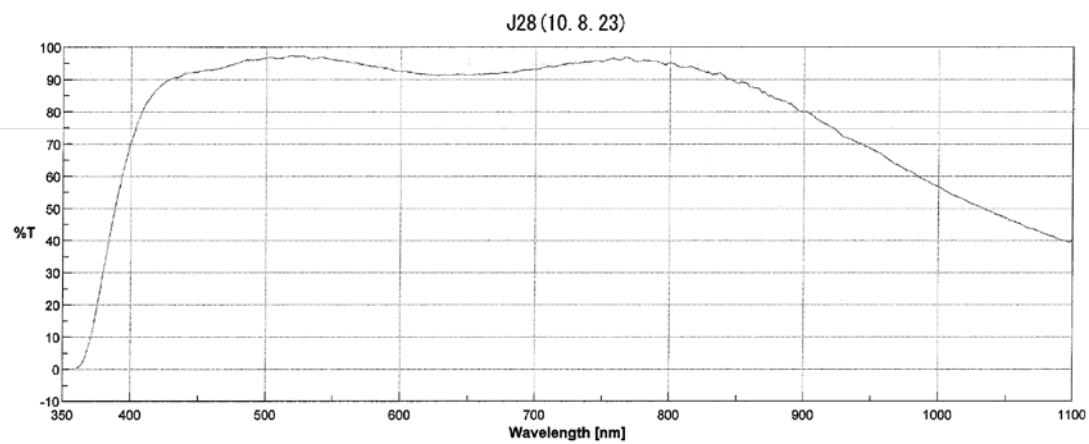

分光特性 / Spectral response

BV-L1020 20mm

BV-L1024 24mm

BV-L1028 28mm

BV-L1035 35mm

BV-L1050 50mm

BV-L1105 105mm