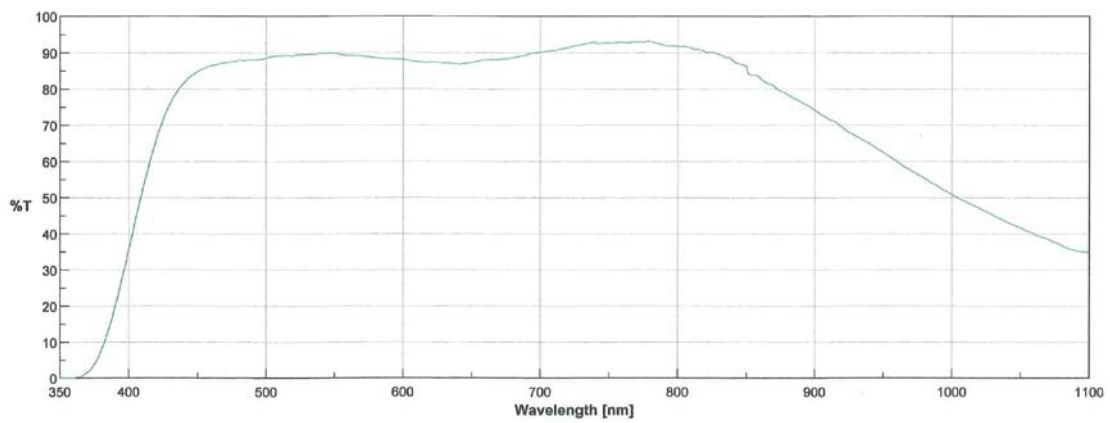

分光特性 / Spectral response

BV-L1020 20mm

BV-L1024 24mm

BV-L1028 28mm

BV-L1035 35mm

BV-L1050 50mm

BV-L1105 105mm