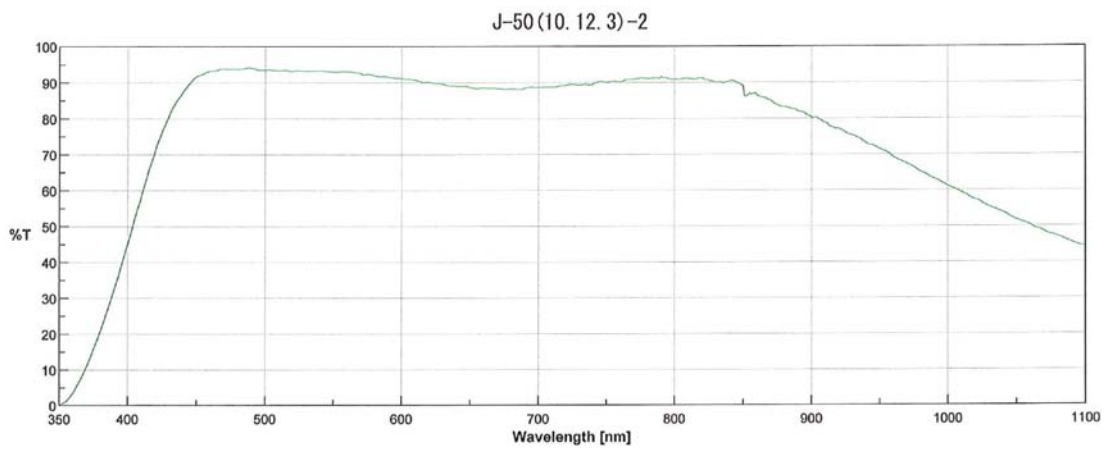

分光特性 / Spectral response

BV-L1020 20mm

BV-L1024 24mm

BV-L1028 28mm

BV-L1035 35mm

BV-L1050 50mm

BV-L1105 105mm