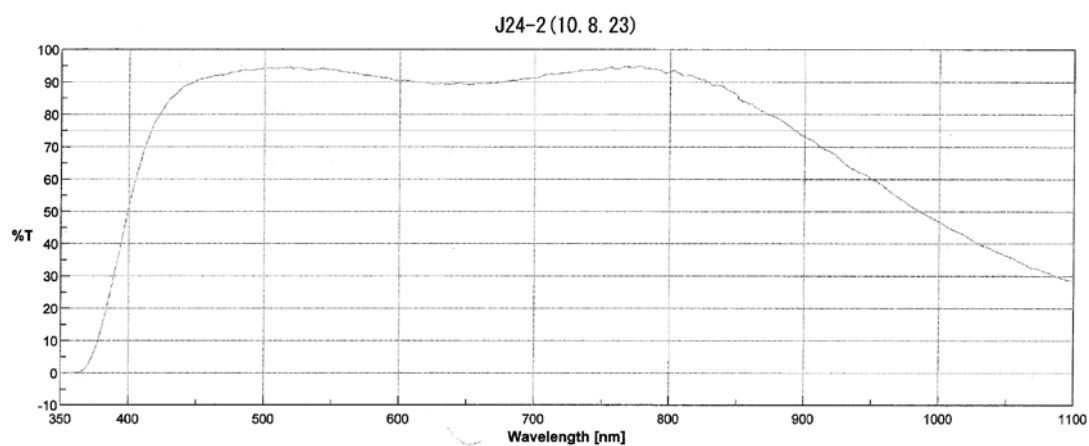

分光特性 / Spectral response

BV-L1020 20mm

BV-L1024 24mm

BV-L1028 28mm

BV-L1035 35mm

BV-L1050 50mm

BV-L1105 105mm